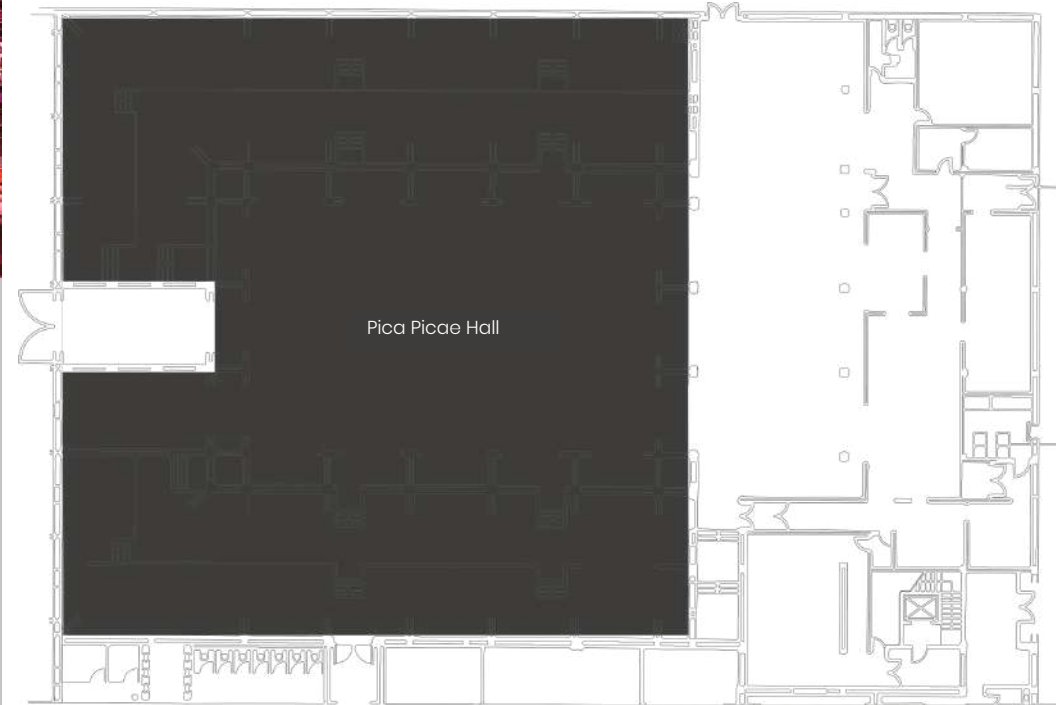

Pica Picae Hall

Events of more than 1,000 diners equal to those of Ancient Rome.

Its fortified, wood-fenced structure reminds us of the flourishing and glorious Rome of the Caesars. In its interior, several levels in an airy environment with many possibilities the restaurant can accommodate more than 1,000 diners.