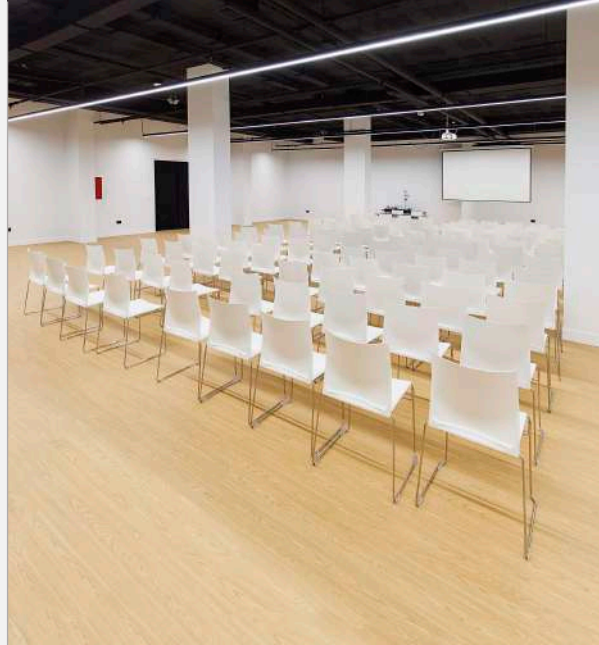

Rooms 4 and 6, the biggest (351m²), can host events of 300 people and shows with 200 attendees. Room 5 (253m²) can host celebrations of between 100 and 200 people.

Capacity:

Cocktail: **300 people**

Theater: **200 people**

Dimensions: 253m²
Height: 3.20m

The ground floor houses the necessary spaces to serve all kinds of conferences and conventions. Fully equipped for comfortable and agile reception of participants with a rest area, lockers, and cloakroom.

School: 100 people

Banquet: 100 people

In U: -

Hotel

Car
access

No

Luxor Meeting Room 6

Rooms on the lower floor of the Luxor Room for events of between 100 and 300 people.

Dimensions: 356m²
Height: 3.20m

The ground floor houses the necessary spaces to serve all kinds of conferences and conventions. Fully equipped for comfortable and agile reception of participants with a rest area, lockers, and cloakroom.