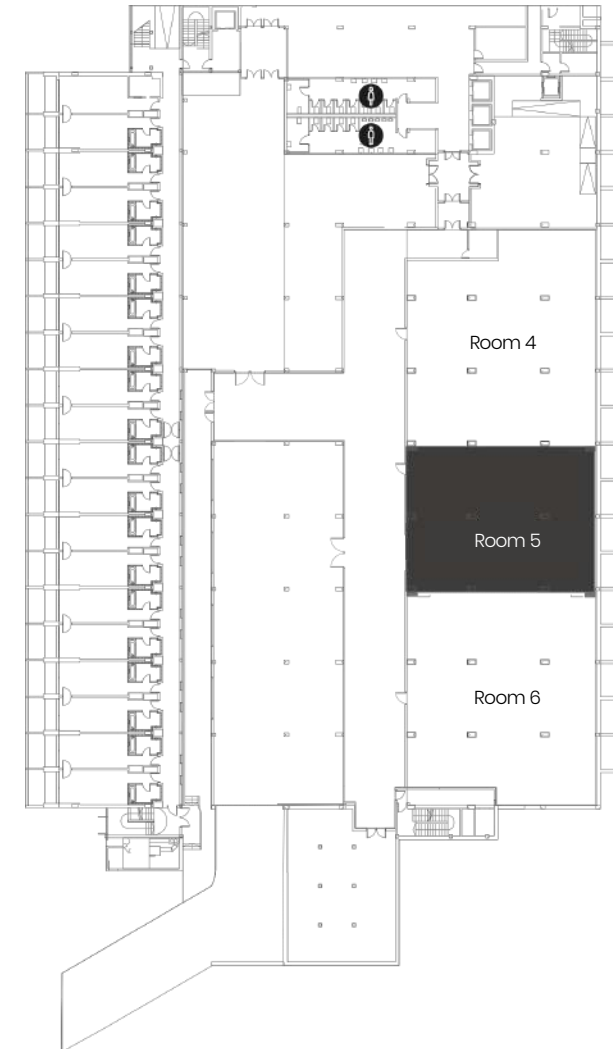

Luxor Meeting Room 4

Rooms on the lower floor of the Luxor Room for events of between 100 and 300 people.

Dimensions: 351m²
Height: 3.20m

The ground floor houses the necessary spaces to serve all kinds of conferences and conventions. Fully equipped for comfortable and agile reception of participants with a rest area, lockers, and cloakroom.

Dimensions: 253m²
Height: 3.20m

The ground floor houses the necessary spaces to serve all kinds of conferences and conventions. Fully equipped for comfortable and agile reception of participants with a rest area, lockers, and cloakroom.

School: 100 people

Banquet: 100 people

In U: -

Hotel

Car
access

No

Luxor Meeting Room 6

Rooms on the lower floor of the Luxor Room for events of between 100 and 300 people.

Dimensions: 356m²
Height: 3.20m

The ground floor houses the necessary spaces to serve all kinds of conferences and conventions. Fully equipped for comfortable and agile reception of participants with a rest area, lockers, and cloakroom.