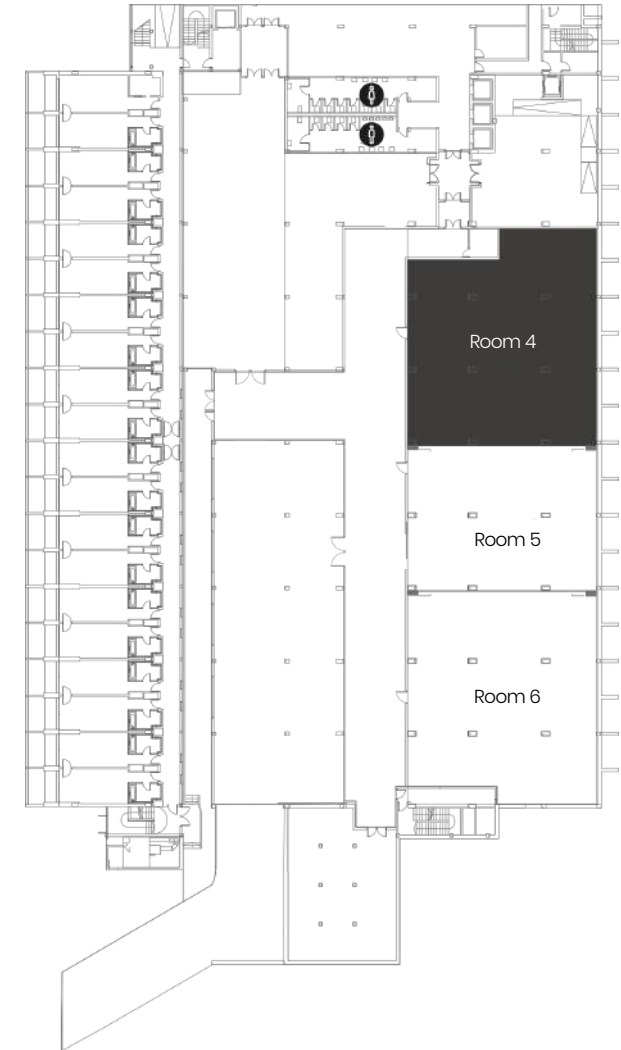

Luxor Meeting Room 4

Rooms on the lower floor of the Luxor Room for events of between 100 and 300 people.

Dimensions: 351m²
Height: 3.20m

The ground floor houses the necessary spaces to serve all kinds of conferences and conventions. Fully equipped for comfortable and agile reception of participants with a rest area, lockers, and cloakroom.

School: **150 people**

Banquet: **150 people**

In U: -

Hotel

Car access

No

Luxor Meeting Room 5

Rooms on the lower floor of the Luxor Room for events of between 100 and 300 people.

Dimensions: 253m²
Height: 3.20m

The ground floor houses the necessary spaces to serve all kinds of conferences and conventions. Fully equipped for comfortable and agile reception of participants with a rest area, lockers, and cloakroom.

Dimensions: 356m²
Height: 3.20m

The ground floor houses the necessary spaces to serve all kinds of conferences and conventions. Fully equipped for comfortable and agile reception of participants with a rest area, lockers, and cloakroom.