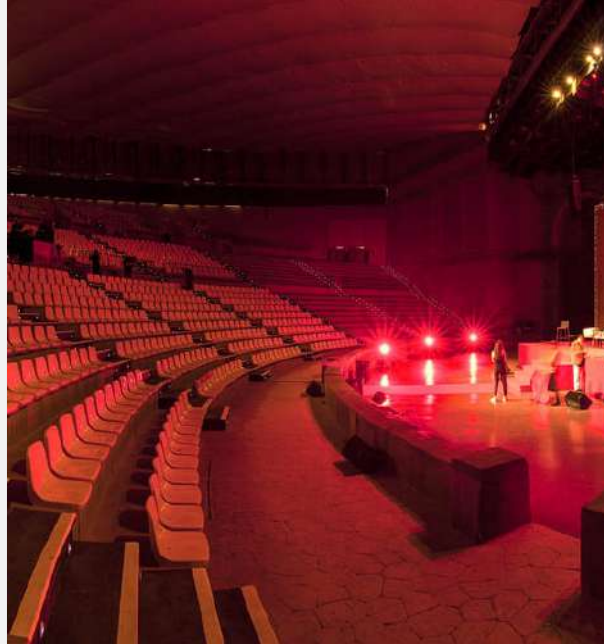

Circus Maximus Auditorium

The ideal space for events, conferences, and conventions that need a large auditorium.

Dimensions: 3.000m²
Height: 30m

Located in an area that perfectly recreates the architecture and ornamental elements inherent to Ancient Rome, this large auditorium seats up to 3,000 people and has a big stage where presentations, conferences, and conventions can take place in a unique environment.

Capacity:

Cocktail: -

Theater: -

School: -

Banquet: **3000 people**

In U: -

Rome Area

No